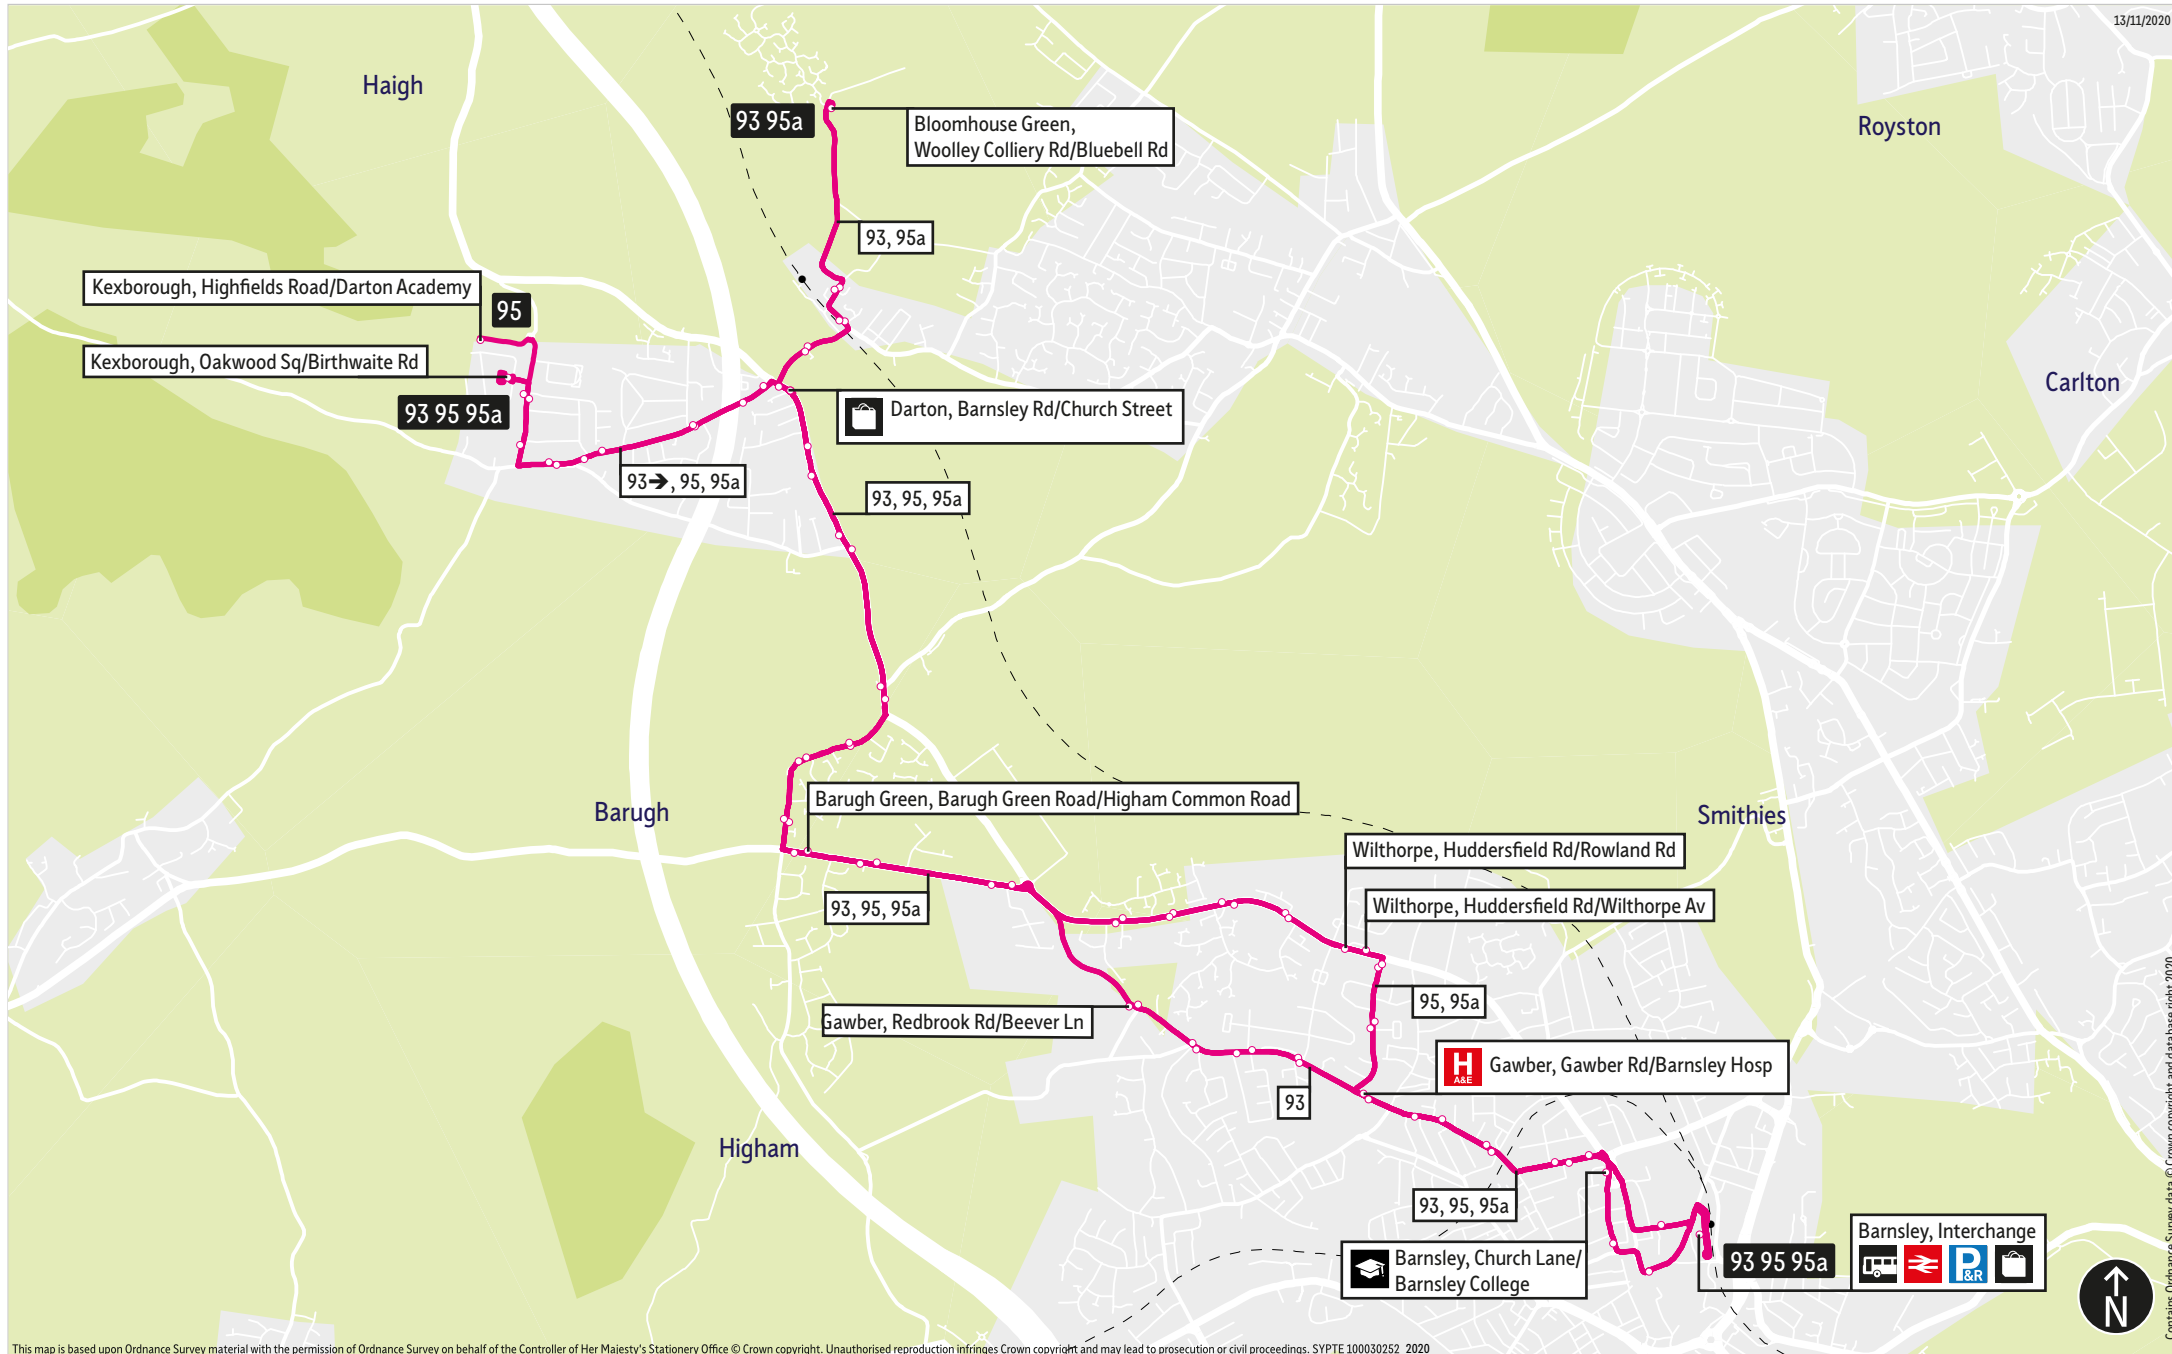

Bus route map for services 93, 95 and 95a

13/11/2020

= Terminus point
 = Public transport
 = Shopping area
 = Bus route & stops
 = Rail line & station
 = Tram route & stop